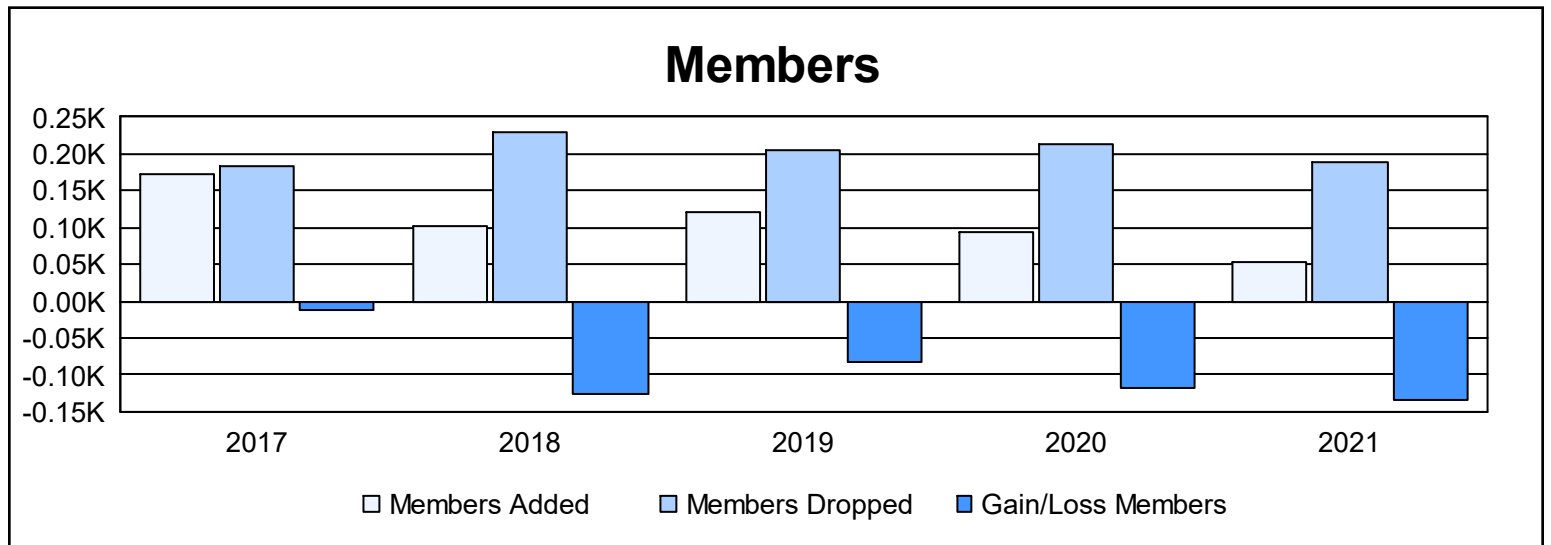

Year	New Clubs	Dropped Clubs	Gain/ Loss Clubs	New Members	Charter Members	Reinstate Members	Transfer Members	Total Member Added	Total Members Dropped	Gain/ Loss Members
2016-2017	0	0	0	136	9	3	24	172	183	-11
2017-2018	0	0	0	85	0	7	11	103	229	-126
2018-2019	0	1	-1	96	3	4	19	122	205	-83
2019-2020	0	2	-2	79	5	5	4	93	212	-119
2020-2021	0	5	-5	31	0	2	20	53	188	-135
<b>Average</b>	<b>0</b>	<b>2</b>	<b>-2</b>	<b>85</b>	<b>3</b>	<b>4</b>	<b>16</b>	<b>109</b>	<b>203</b>	<b>-95</b>

### Membership Composition June 2021 Cumulative