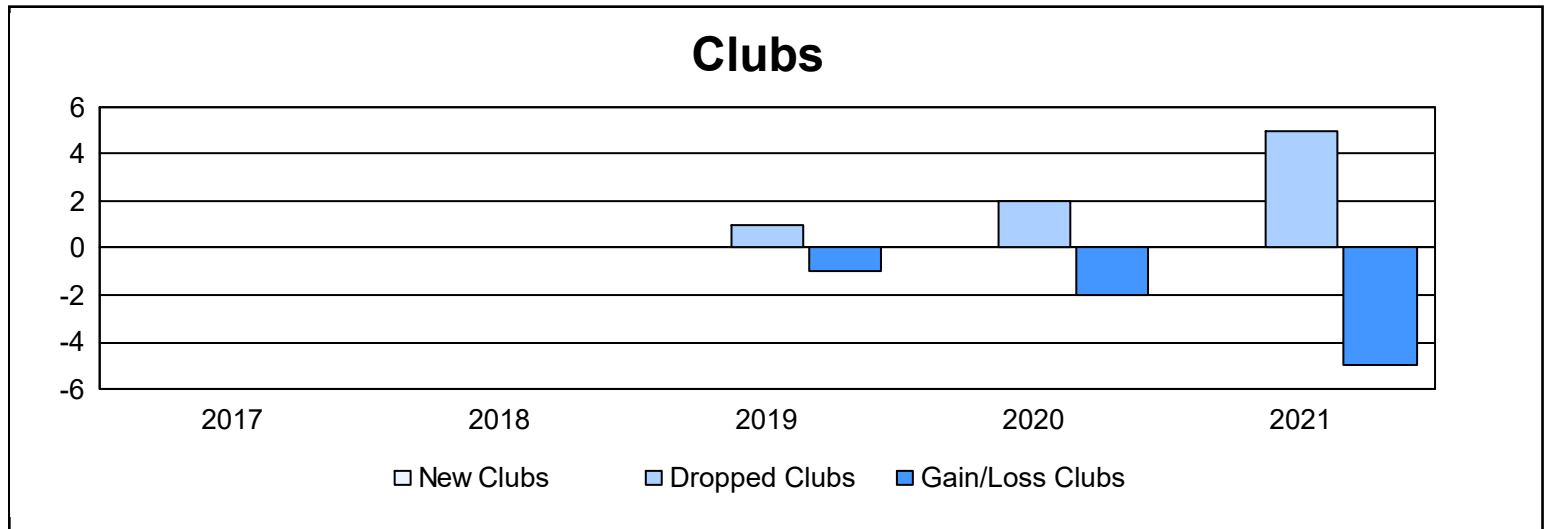

Year	New Clubs	Dropped Clubs	Gain/ Loss Clubs	New Members	Charter Members	Reinstate Members	Transfer Members	Total Member Added	Total Members Dropped	Gain/ Loss Members
2016-2017	0	0	0	136	9	3	24	172	183	-11
2017-2018	0	0	0	85	0	7	11	103	229	-126
2018-2019	0	1	-1	96	3	4	19	122	205	-83
2019-2020	0	2	-2	79	5	5	4	93	212	-119
2020-2021	0	5	-5	31	0	2	20	53	188	-135
<b>Average</b>	<b>0</b>	<b>2</b>	<b>-2</b>	<b>85</b>	<b>3</b>	<b>4</b>	<b>16</b>	<b>109</b>	<b>203</b>	<b>-95</b>

### Membership Composition June 2021 Cumulative