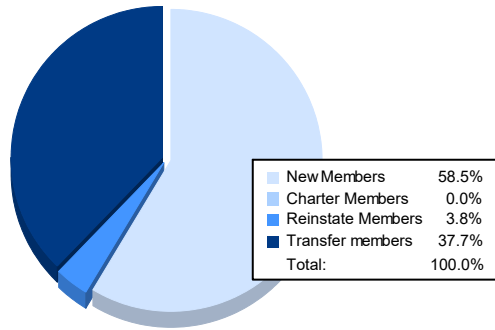

Year	New Clubs	Dropped Clubs	Gain/ Loss Clubs	New Members	Charter Members	Reinstate Members	Transfer Members	Total Member Added	Total Members Dropped	Gain/ Loss Members
2016-2017	0	0	0	136	9	3	24	172	183	-11
2017-2018	0	0	0	85	0	7	11	103	229	-126
2018-2019	0	1	-1	96	3	4	19	122	205	-83
2019-2020	0	2	-2	79	5	5	4	93	212	-119
2020-2021	0	5	-5	31	0	2	20	53	188	-135
<b>Average</b>	<b>0</b>	<b>2</b>	<b>-2</b>	<b>85</b>	<b>3</b>	<b>4</b>	<b>16</b>	<b>109</b>	<b>203</b>	<b>-95</b>

### Membership Composition June 2021 Cumulative